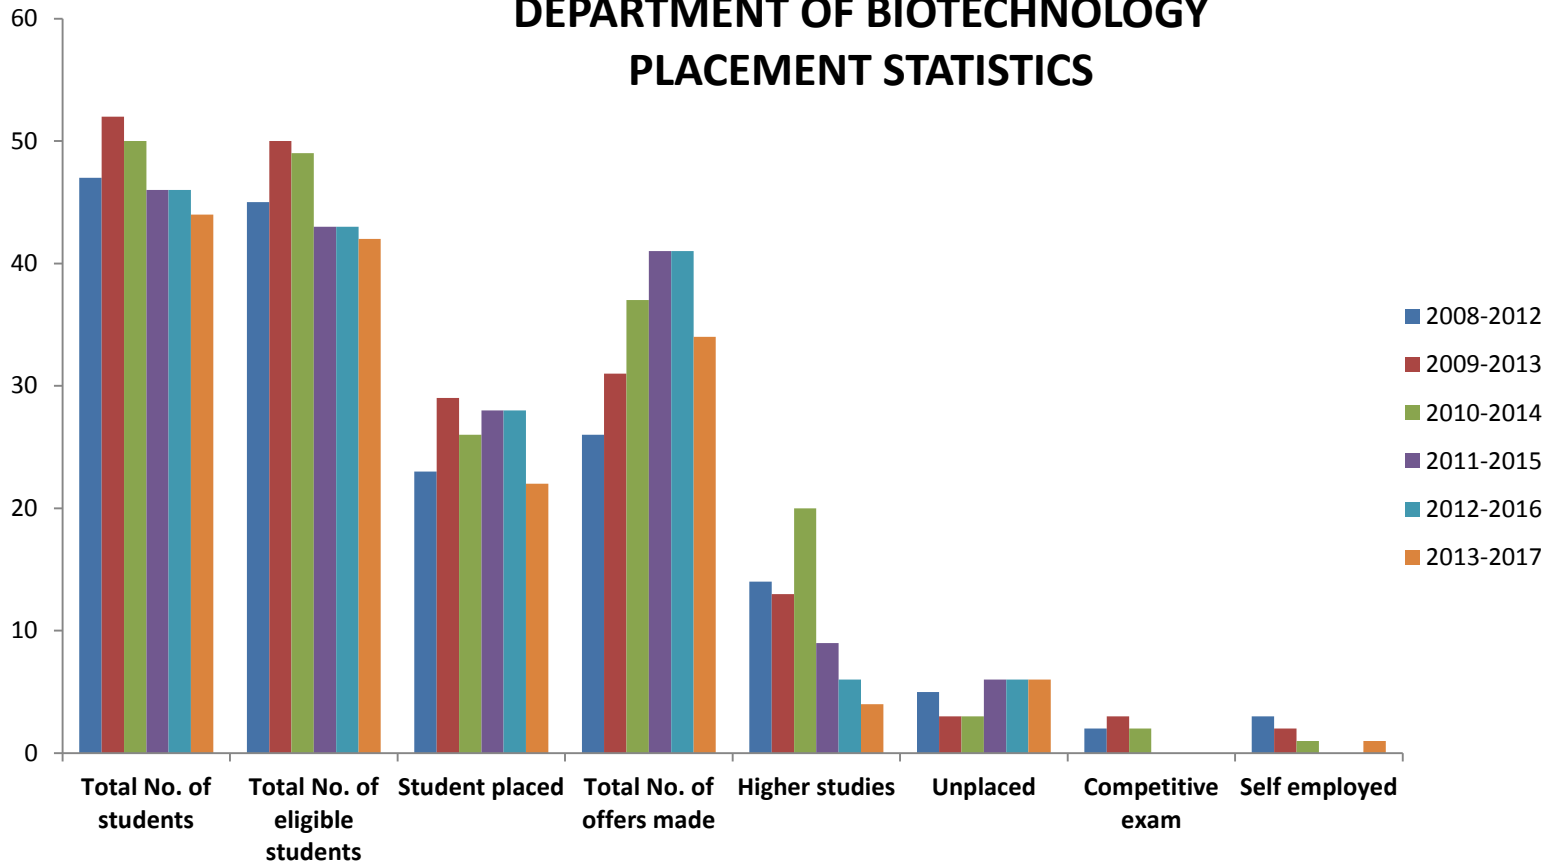

DEPARTMENT OF BIOTECHNOLOGY PLACEMENT STATISTICS

Academic year	Total No. of students	Total No. of eligible students	Student placed	Total No. of offers made	Higher studies	Unplaced	Competitive exam	Self employed
2008-2012	47	45	23	26	14	5	2	3
2009-2013	52	50	29	31	13	3	3	2
2010-2014	50	49	26	37	20	3	2	1
2011-2015	46	43	28	41	9	6	0	0
2012-2016	46	43	28	41	6	6	0	0
2013-2017	44	42	22	34	4	6	0	1